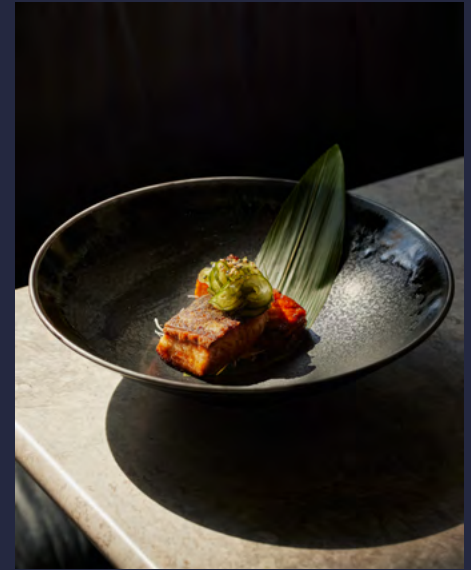

オオカミ

FOOD & DRINK

Our food is prepared with quality ingredients and sharp instincts.

We are certain you will find something to suit your appetites.