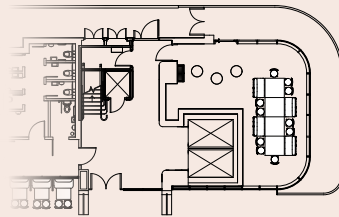

## FOOD & DRINK

Our food is prepared with quality ingredients and sharp instincts.

We are certain you will find something to suit your appetites.

**ABOVE WOLVES**  
200 CAPACITY

**PRIVATE DINING**  
18 SEATED  
40 STANDING