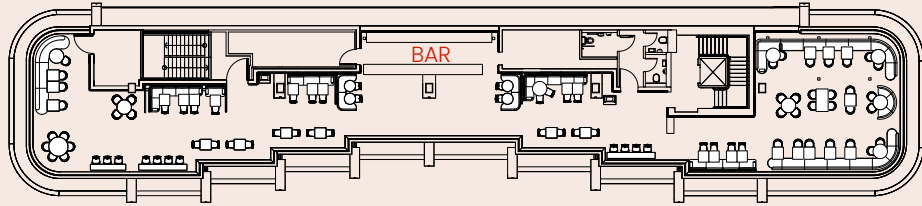

## FOOD & DRINK

Our food is prepared with quality ingredients and sharp instincts.

We are certain you will find something to suit your appetites.

**ABOVE WOLVES**  
200 CAPACITY

**PRIVATE DINING**  
18 SEATED  
40 STANDING