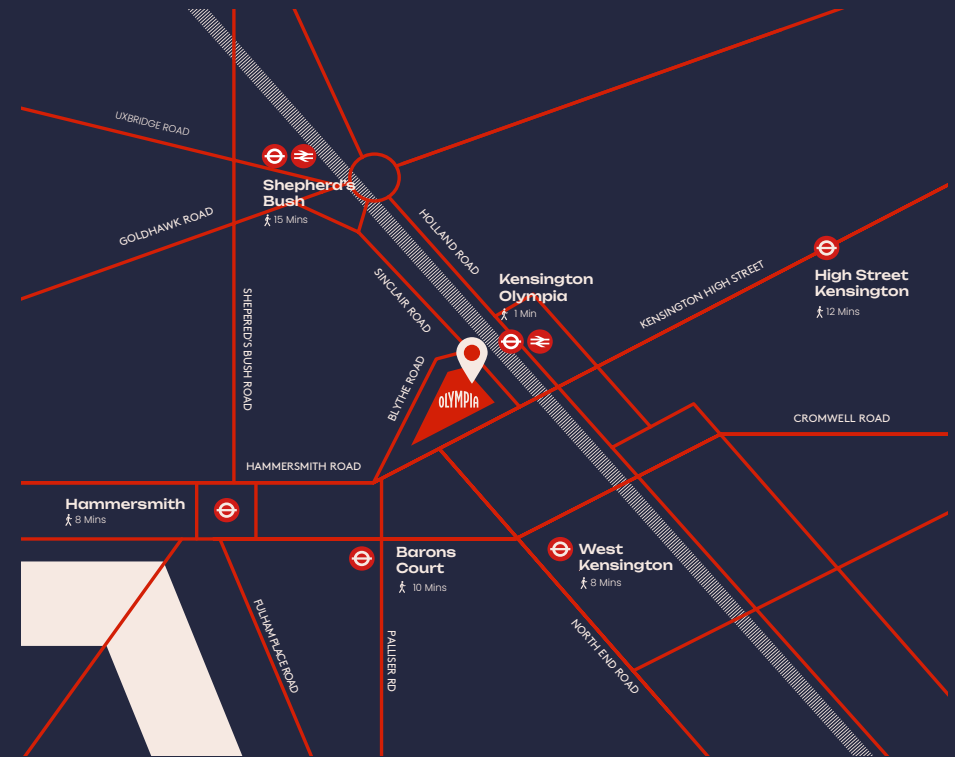

\*Private Dining Room Only

オオカミ

**GETTING HERE**

🚶 KENSINGTON OLYMPIA 🚶 1 MIN

We're situated on top on Olympia London. Leave the station and make your way up the escalator to find us

 [WOLVESOFTOKYOLONDON](https://www.instagram.com/wolvesoftokylondon)